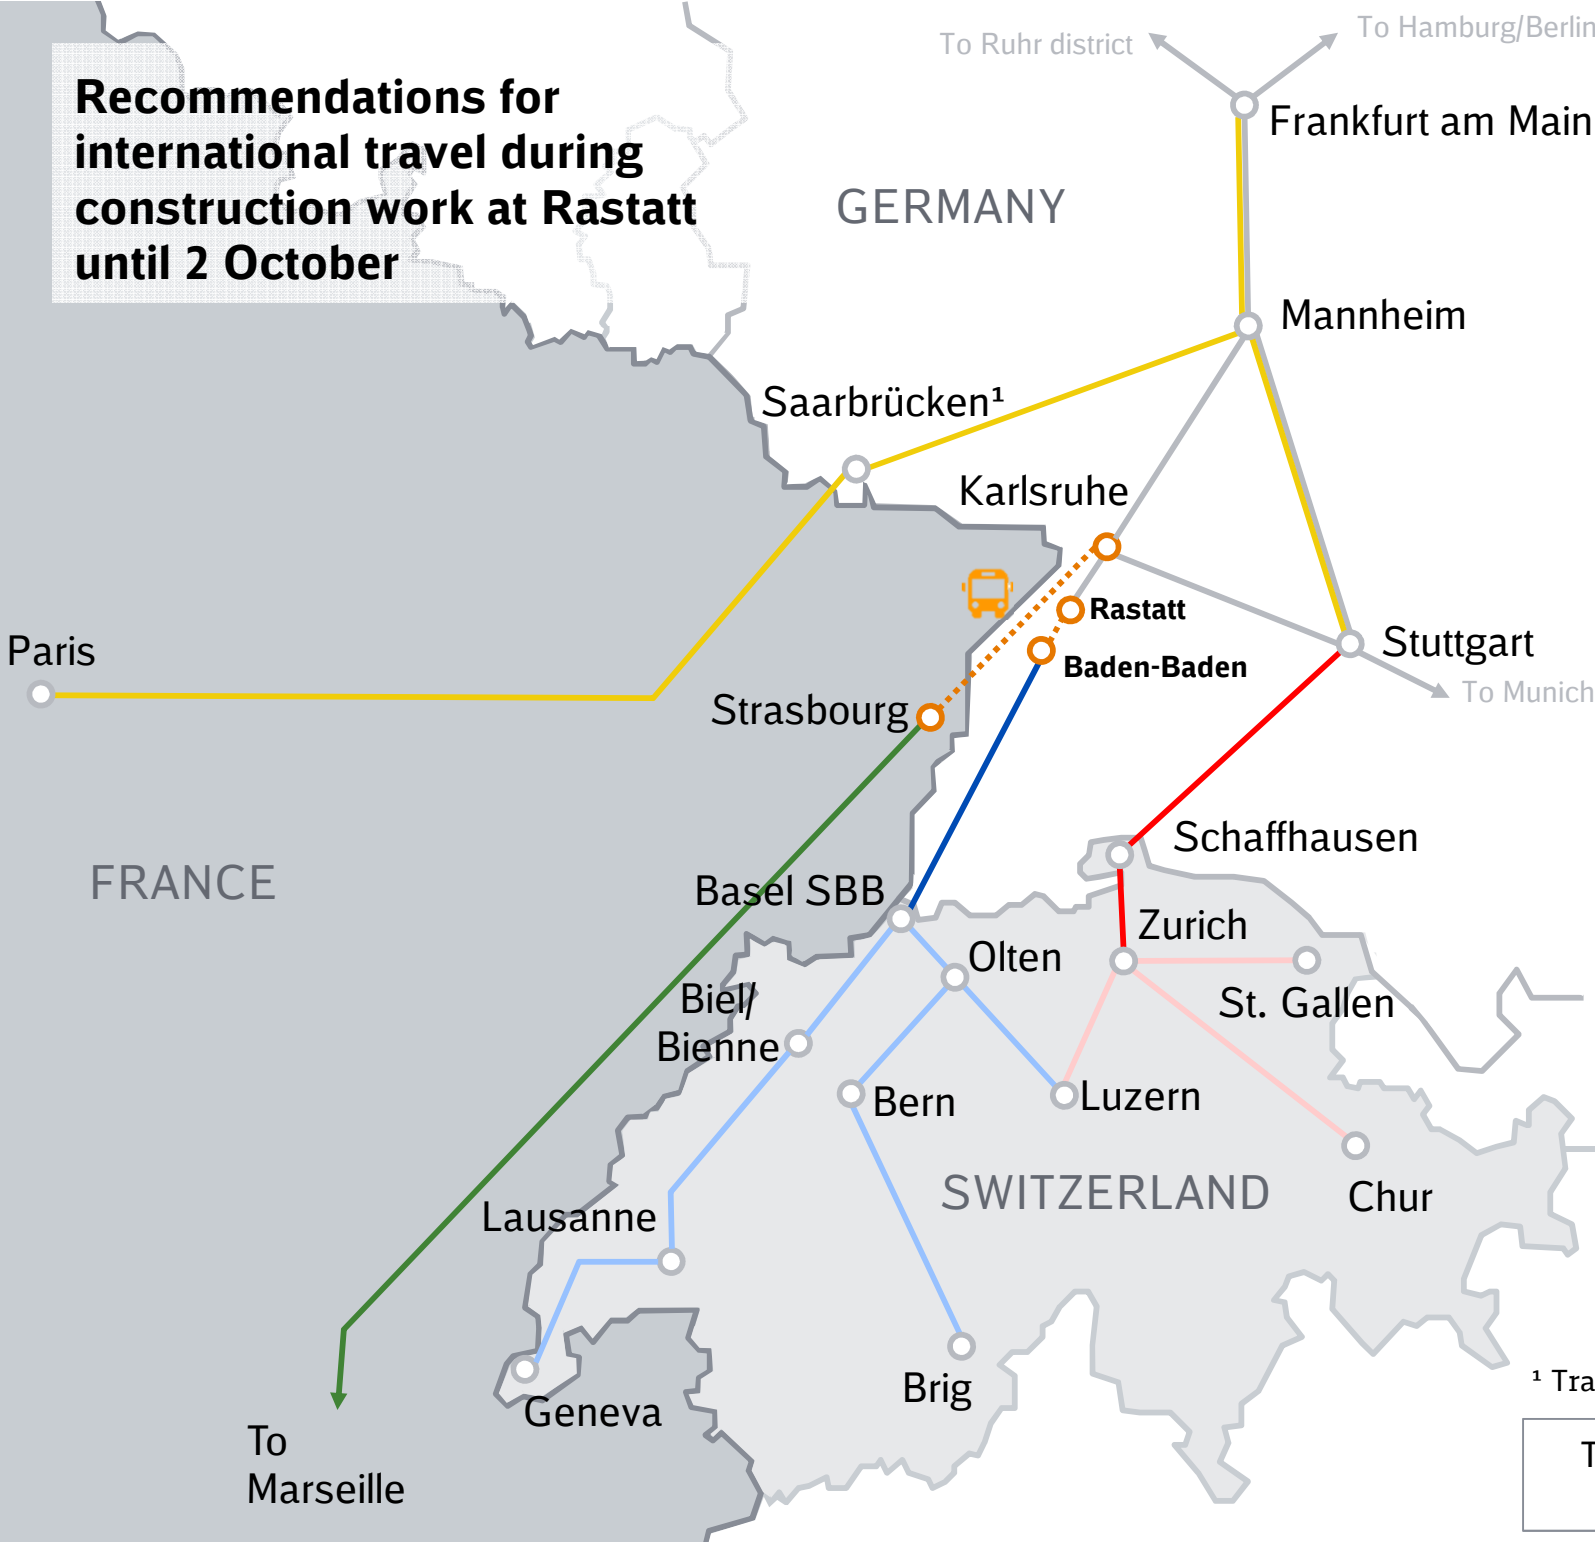

Recommendations for international travel during construction work at Rastatt until 2 October

**Last updated:
14 September 2017**

..... Rail replacement buses

Germany ◀▶ France

- ICE/TGV Germany - Paris
- TGV Strasbourg - Marseille

Germany ◀▶ Switzerland

- IC Stuttgart - Zurich every 2 hours
- Hourly replacement trains
- Onward travel via Zurich
- Onward travel via Basel SBB

¹ Trains from Stuttgart do not stop in Saarbrücken

The latest information is available at www.bahn.com